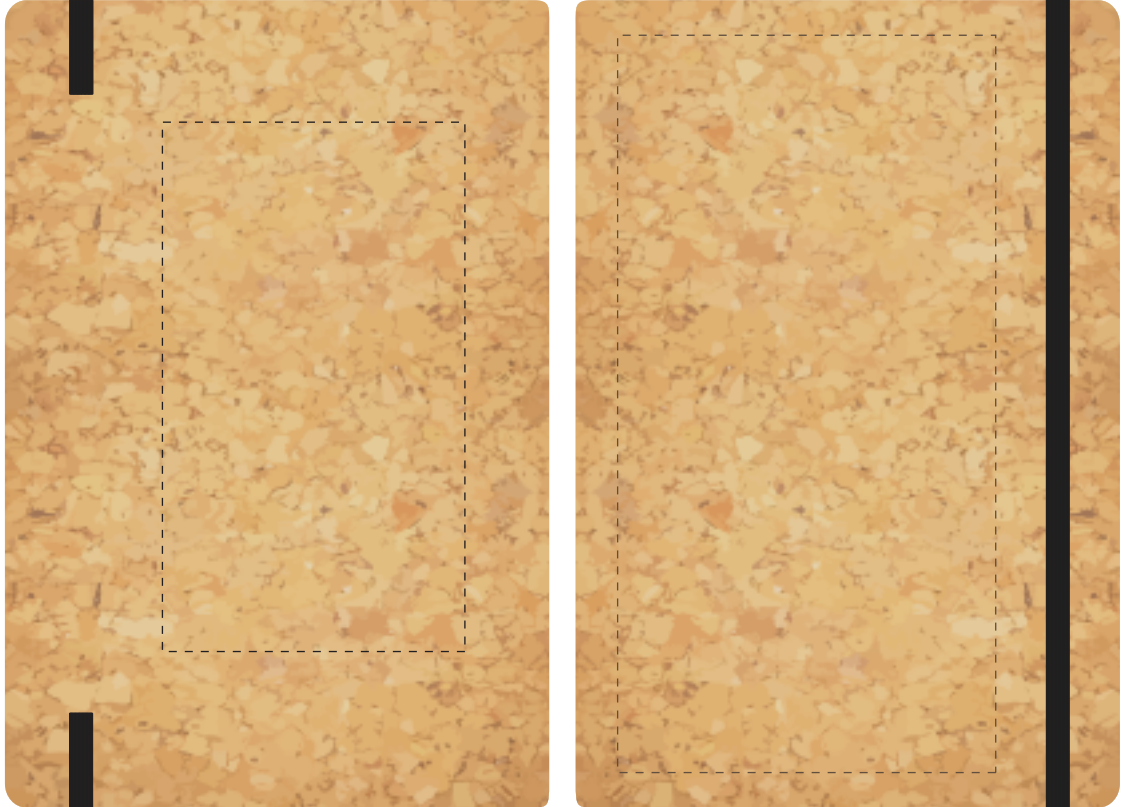

Your Ref:	Quantity:	Product Code: QS1545
Our Ref:	Version: 1	Product Colour:

PRINTING CONCERNS:**PRODUCT INFO: DUE TO THE NATURE OF THE PRODUCT THE PRINT POSITION MAY VARY BY 2 - 3 MM**

We stock this item in the following colours

PANTONE REFERENCE(S)

● BLACK

**** We would recommend black print for this product - Other colours may appear patchy ****

ARTWORK SCALE 50%

- CENTRED TO PRINT AREA
- CENTRED TO NOTEBOOK

Product Image for visualisation
- colours may vary

**The dashed line is to demonstrate print area and will not appear on your printed item****PLEASE NOTE:**

- All colours including print and product are for visual purposes only and should not be regarded as the actual colour of the product and print.
- Some products may vary from batch to batch and may differ from previous orders.
- The colour and texture of a product can also have an effect on the final print colour.
- By approving this order we accept that you understand these terms.